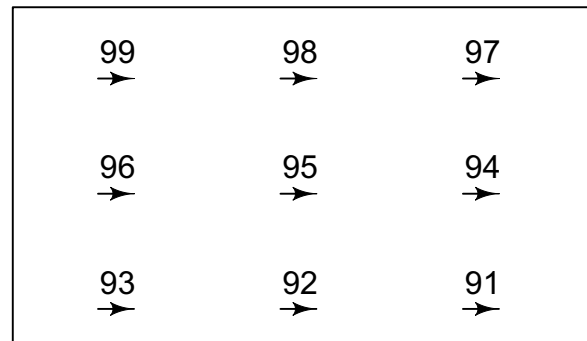

JGG House Plot Magic Sheet

FNT - L202+R119

BK Fresnel - No Gel

BK LED - No Gel

TOP LED - CF12 Lens Kit

SIDE SL>SR LED - R119 (tips)

SIDE SL<SR LED - R119 (tips)

iCue LED - R119 + Iris