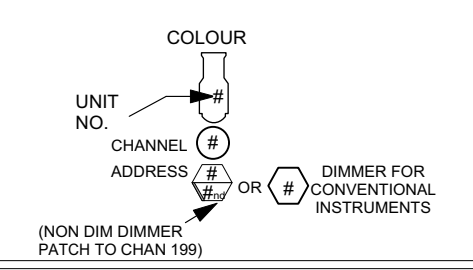

WORK LIGHT

NOTE: ALL LED POWER IS CHANNEL 999.
 ALL LED'S ARE IN UNIVERSE 2
 999/NON DIMS-15,21,42,51,52,54,65,68,70,77,91,93

KEY

- SL 36° @ 575w
- S4-36° LED-LUSTR 2 @ 130w
- COLOR SOURCE PAR MR
- 6° FRESNEL @ 1kw
- COLOR FORCE 12 @ 120w
- ETC Pro Four-Cell Square 60deg @ 100w
- 7.5" 2 Leaf Barn Door
- I CUE
- IRIS
- 8-way PS

Typical Symbol

HOUSE LIGHT PLOT

Joseph G. Green Studio Theatre	
School of Arts, Media, Performance & Design Department of Theatre, York University	
Director:	Dwg. No.
Lighting Design:	1
Master Electrician:	
Set Design:	
TD:	
Scale: 1/4" = 1'-0"	Date: