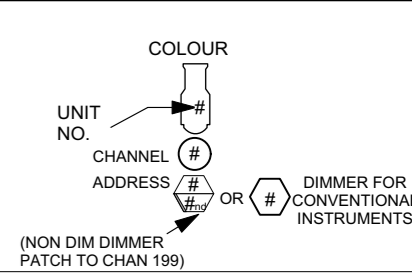

Typical Symbol

HOUSE LIGHT PLOT

Joseph G. Green Studio Theatre

School of Arts, Media, Performance & Design
Department of Theatre, York University

Director: _____ Dwg. No. _____

Lighting Design: _____

Master Electrician: _____

Set Design: _____

TD: _____

Scale: 1/4" = 1'-0" Date: _____

1