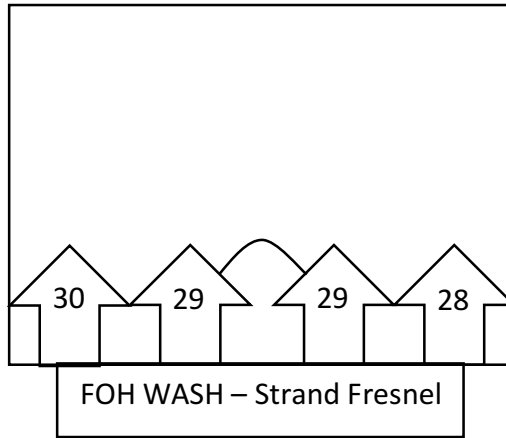

Mclean Performance Studio – HOUSE PLOT MAGIC SHEET

Cyc Lights – ETC CS Cyc
121-127
(Only when installed)

Updated: Oct 20, 2020

Non-Dim Power: 900
Work Lights: 201-204
House Lights: 211-213