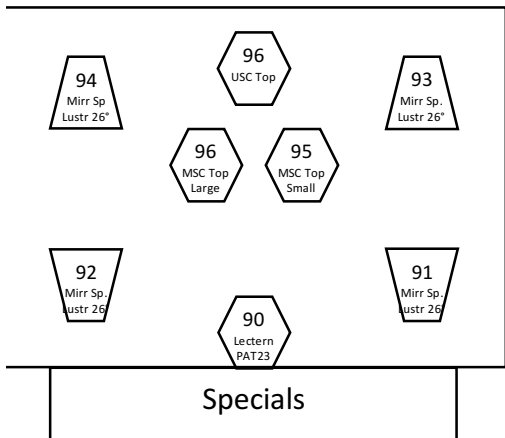

Mclean Performance Studio – HOUSE PLOT MAGIC SHEET

Cyc Lights – ETC CS Cyc
121-127
(Only when installed)

Updated: Oct 20, 2020

Non-Dim Power: 900
Work Lights: 201-204
House Lights: 211-213