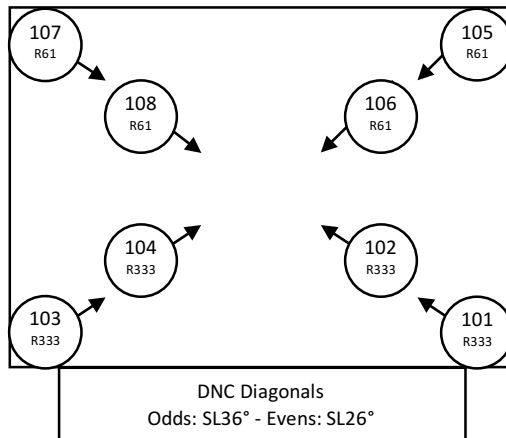

Mclean Performance Studio – HOUSE PLOT MAGIC SHEET

Cyc Lights – ETC CS Cyc
121-127
(Only when installed)

Updated: Oct 20, 2020

Non-Dim Power: 900
Work Lights: 201-204
House Lights: 211-213