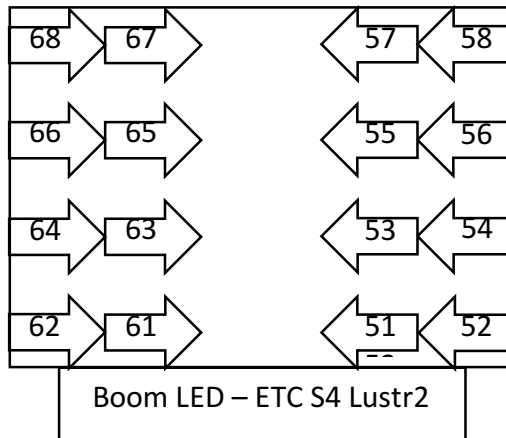

Mclean Performance Studio – HOUSE PLOT MAGIC SHEET

Cyc Lights – ETC CS Cyc
121-127
(Only when installed)

Updated: Oct 20, 2020

Non-Dim Power: 900
Work Lights: 201-204
House Lights: 211-213