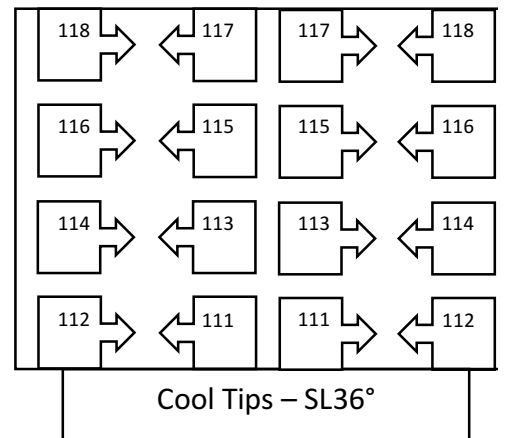

Mclean Performance Studio – HOUSE PLOT MAGIC SHEET

Cyc Lights – ETC CS Cyc
121-127
(Only when installed)

Updated: Oct 20, 2020

Non-Dim Power: 900
Work Lights: 201-204
House Lights: 211-213