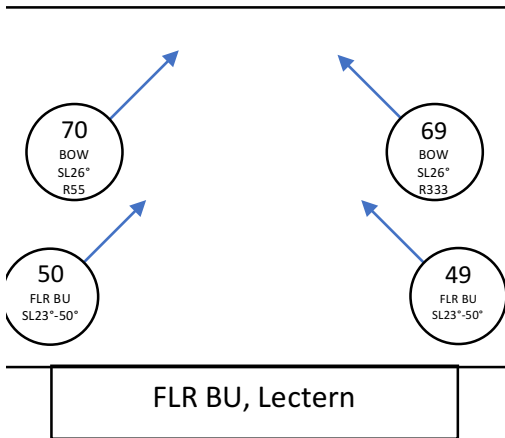

Mclean Performance Studio – HOUSE PLOT MAGIC SHEET

Cyc Lights – ETC CS Cyc
121-127
(Only when installed)

Updated: Oct 20, 2020

Non-Dim Power: 900
Work Lights: 201-204
House Lights: 211-213