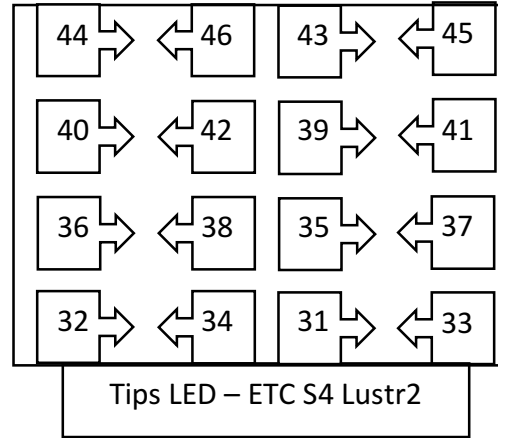

Mclean Performance Studio – HOUSE PLOT MAGIC SHEET

Cyc Lights – ETC CS Cyc
121-127
(Only when installed)

Updated: Oct 20, 2020

Non-Dim Power: 900
Work Lights: 201-204
House Lights: 211-213