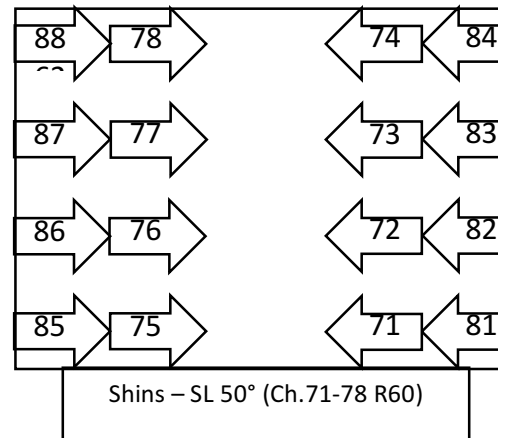

Mclean Performance Studio – HOUSE PLOT MAGIC SHEET

Cyc Lights – ETC CS Cyc
121-127
(Only when installed)

Updated: Oct 20, 2020

Non-Dim Power: 900
Work Lights: 201-204
House Lights: 211-213