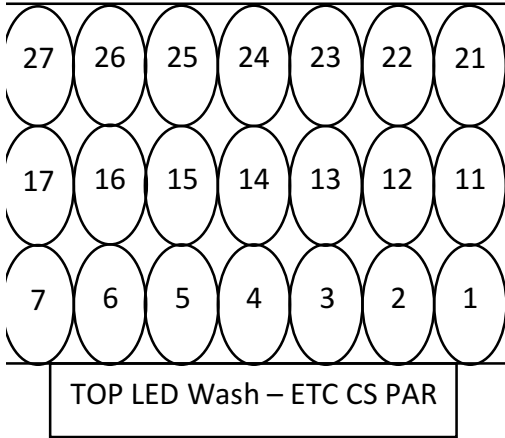

Mclean Performance Studio – HOUSE PLOT MAGIC SHEET

Cyc Lights – ETC CS Cyc
121-127
(Only when installed)

Updated: Oct 20, 2020

Non-Dim Power: 900
Work Lights: 201-204
House Lights: 211-213