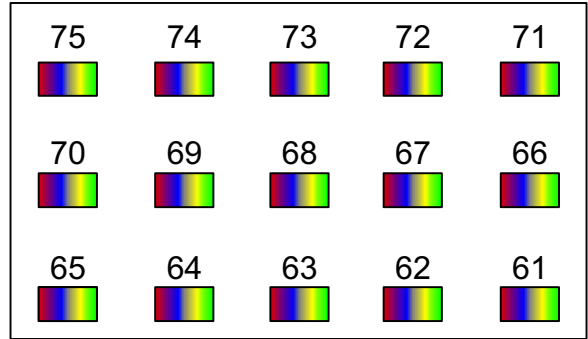

# JGG House Plot MAGIC SHEET

FRONT - L202+R119

TOP LED

BK LED - No Gel

BK FRESNEL - No Gel

SIDE SL>SR LED - R119 (tips)

SIDE SL<SR LED - R119 (tips)

iCue LED - R119 + IRIS