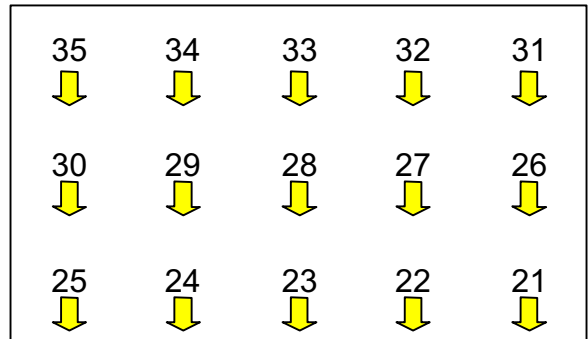

# JGG House Plot MAGIC SHEET

FRONT - L202+R119

TOP LED

BK LED - No Gel

BK FRESNEL - No Gel

SIDE SL>SR LED - R119 (tips)

SIDE SL<SR LED - R119 (tips)

iCue LED - R119 + IRIS