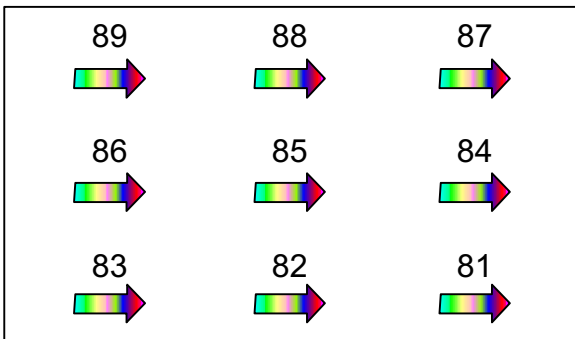

# JGG House Plot MAGIC SHEET

FRONT - L202+R119

TOP LED

BK LED - No Gel

BK FRESNEL - No Gel

SIDE SL>SR LED - R119 (tips)

SIDE SL<SR LED - R119 (tips)

iCue LED - R119 + IRIS

HOUSE LIGHTS

NON-DIM POWER: CHANNEL. 999