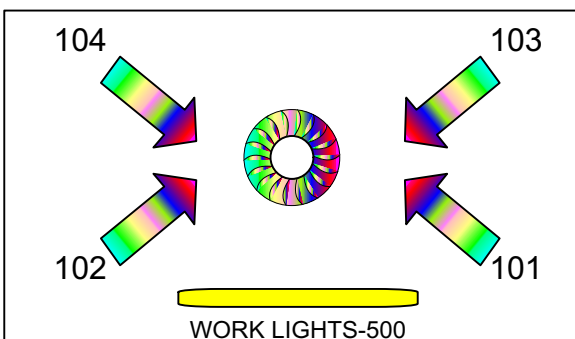

# JGG House Plot MAGIC SHEET

FRONT - L202+R119

TOP LED

BK LED - No Gel

BK FRESNEL - No Gel

SIDE SL>SR LED - R119 (tips)

SIDE SL<SR LED - R119 (tips)

iCue LED - R119 + IRIS

HOUSE LIGHTS

NON-DIM POWER: CHANNEL. 999