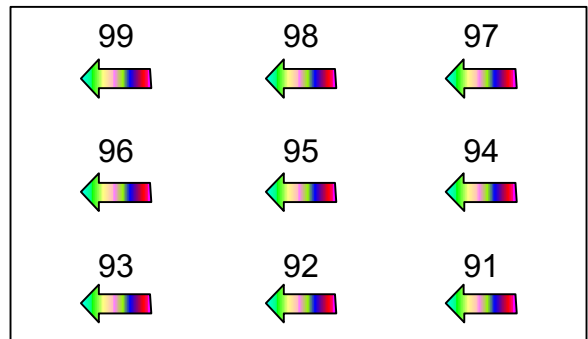

# JGG House Plot MAGIC SHEET

FRONT - L202+R119

TOP LED

BK LED - No Gel

BK FRESNEL - No Gel

SIDE SL>SR LED - R119 (tips)

SIDE SL<SR LED - R119 (tips)

iCue LED - R119 + IRIS

HOUSE LIGHTS

NON-DIM POWER: CHANNEL. 999