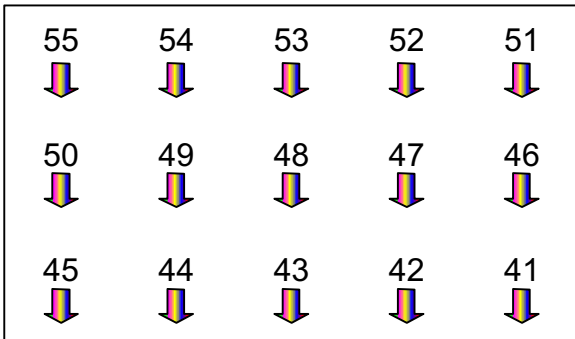

# JGG House Plot MAGIC SHEET

FRONT - L202+R119

TOP LED

BK LED - No Gel

BK FRESNEL - No Gel

SIDE SL>SR LED - R119 (tips)

SIDE SL<SR LED - R119 (tips)

iCue LED - R119 + IRIS