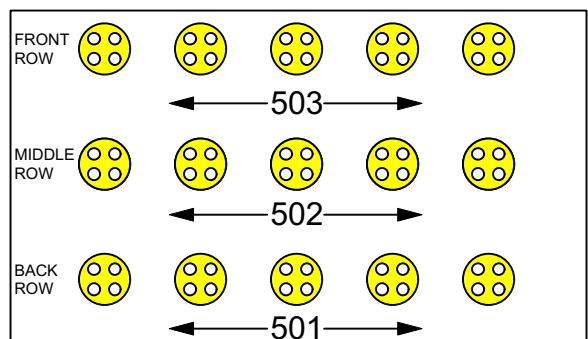

# JGG House Plot MAGIC SHEET

FRONT - L202+R119

TOP LED

BK LED - No Gel

BK FRESNEL - No Gel

SIDE SL>SR LED - R119 (tips)

SIDE SL<SR LED - R119 (tips)

iCue LED - R119 + IRIS

HOUSE LIGHTS

NON-DIM POWER: CHANNEL. 999